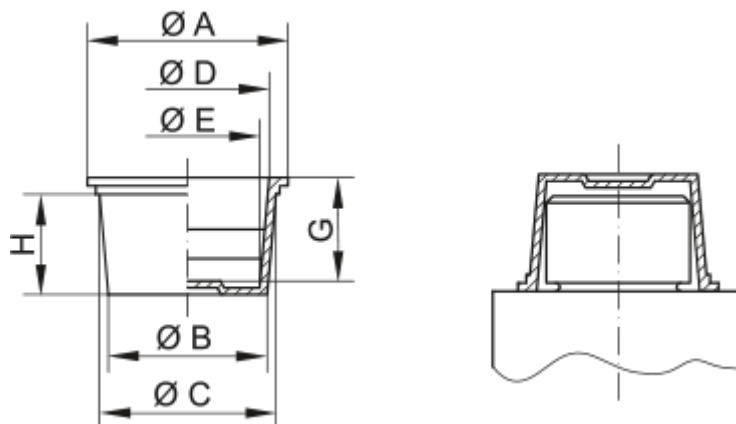

Data Sheet

Article number: 59GPN610U24

Description: KLEE Universal plugs GPN 610 U - (\varnothing 25,2-29,2/ \varnothing 27,7-23,7)

Measures

A = 33

B = 25.2

C = 29.2

D = 27.7

E = 23.7

G = 19

H = 19